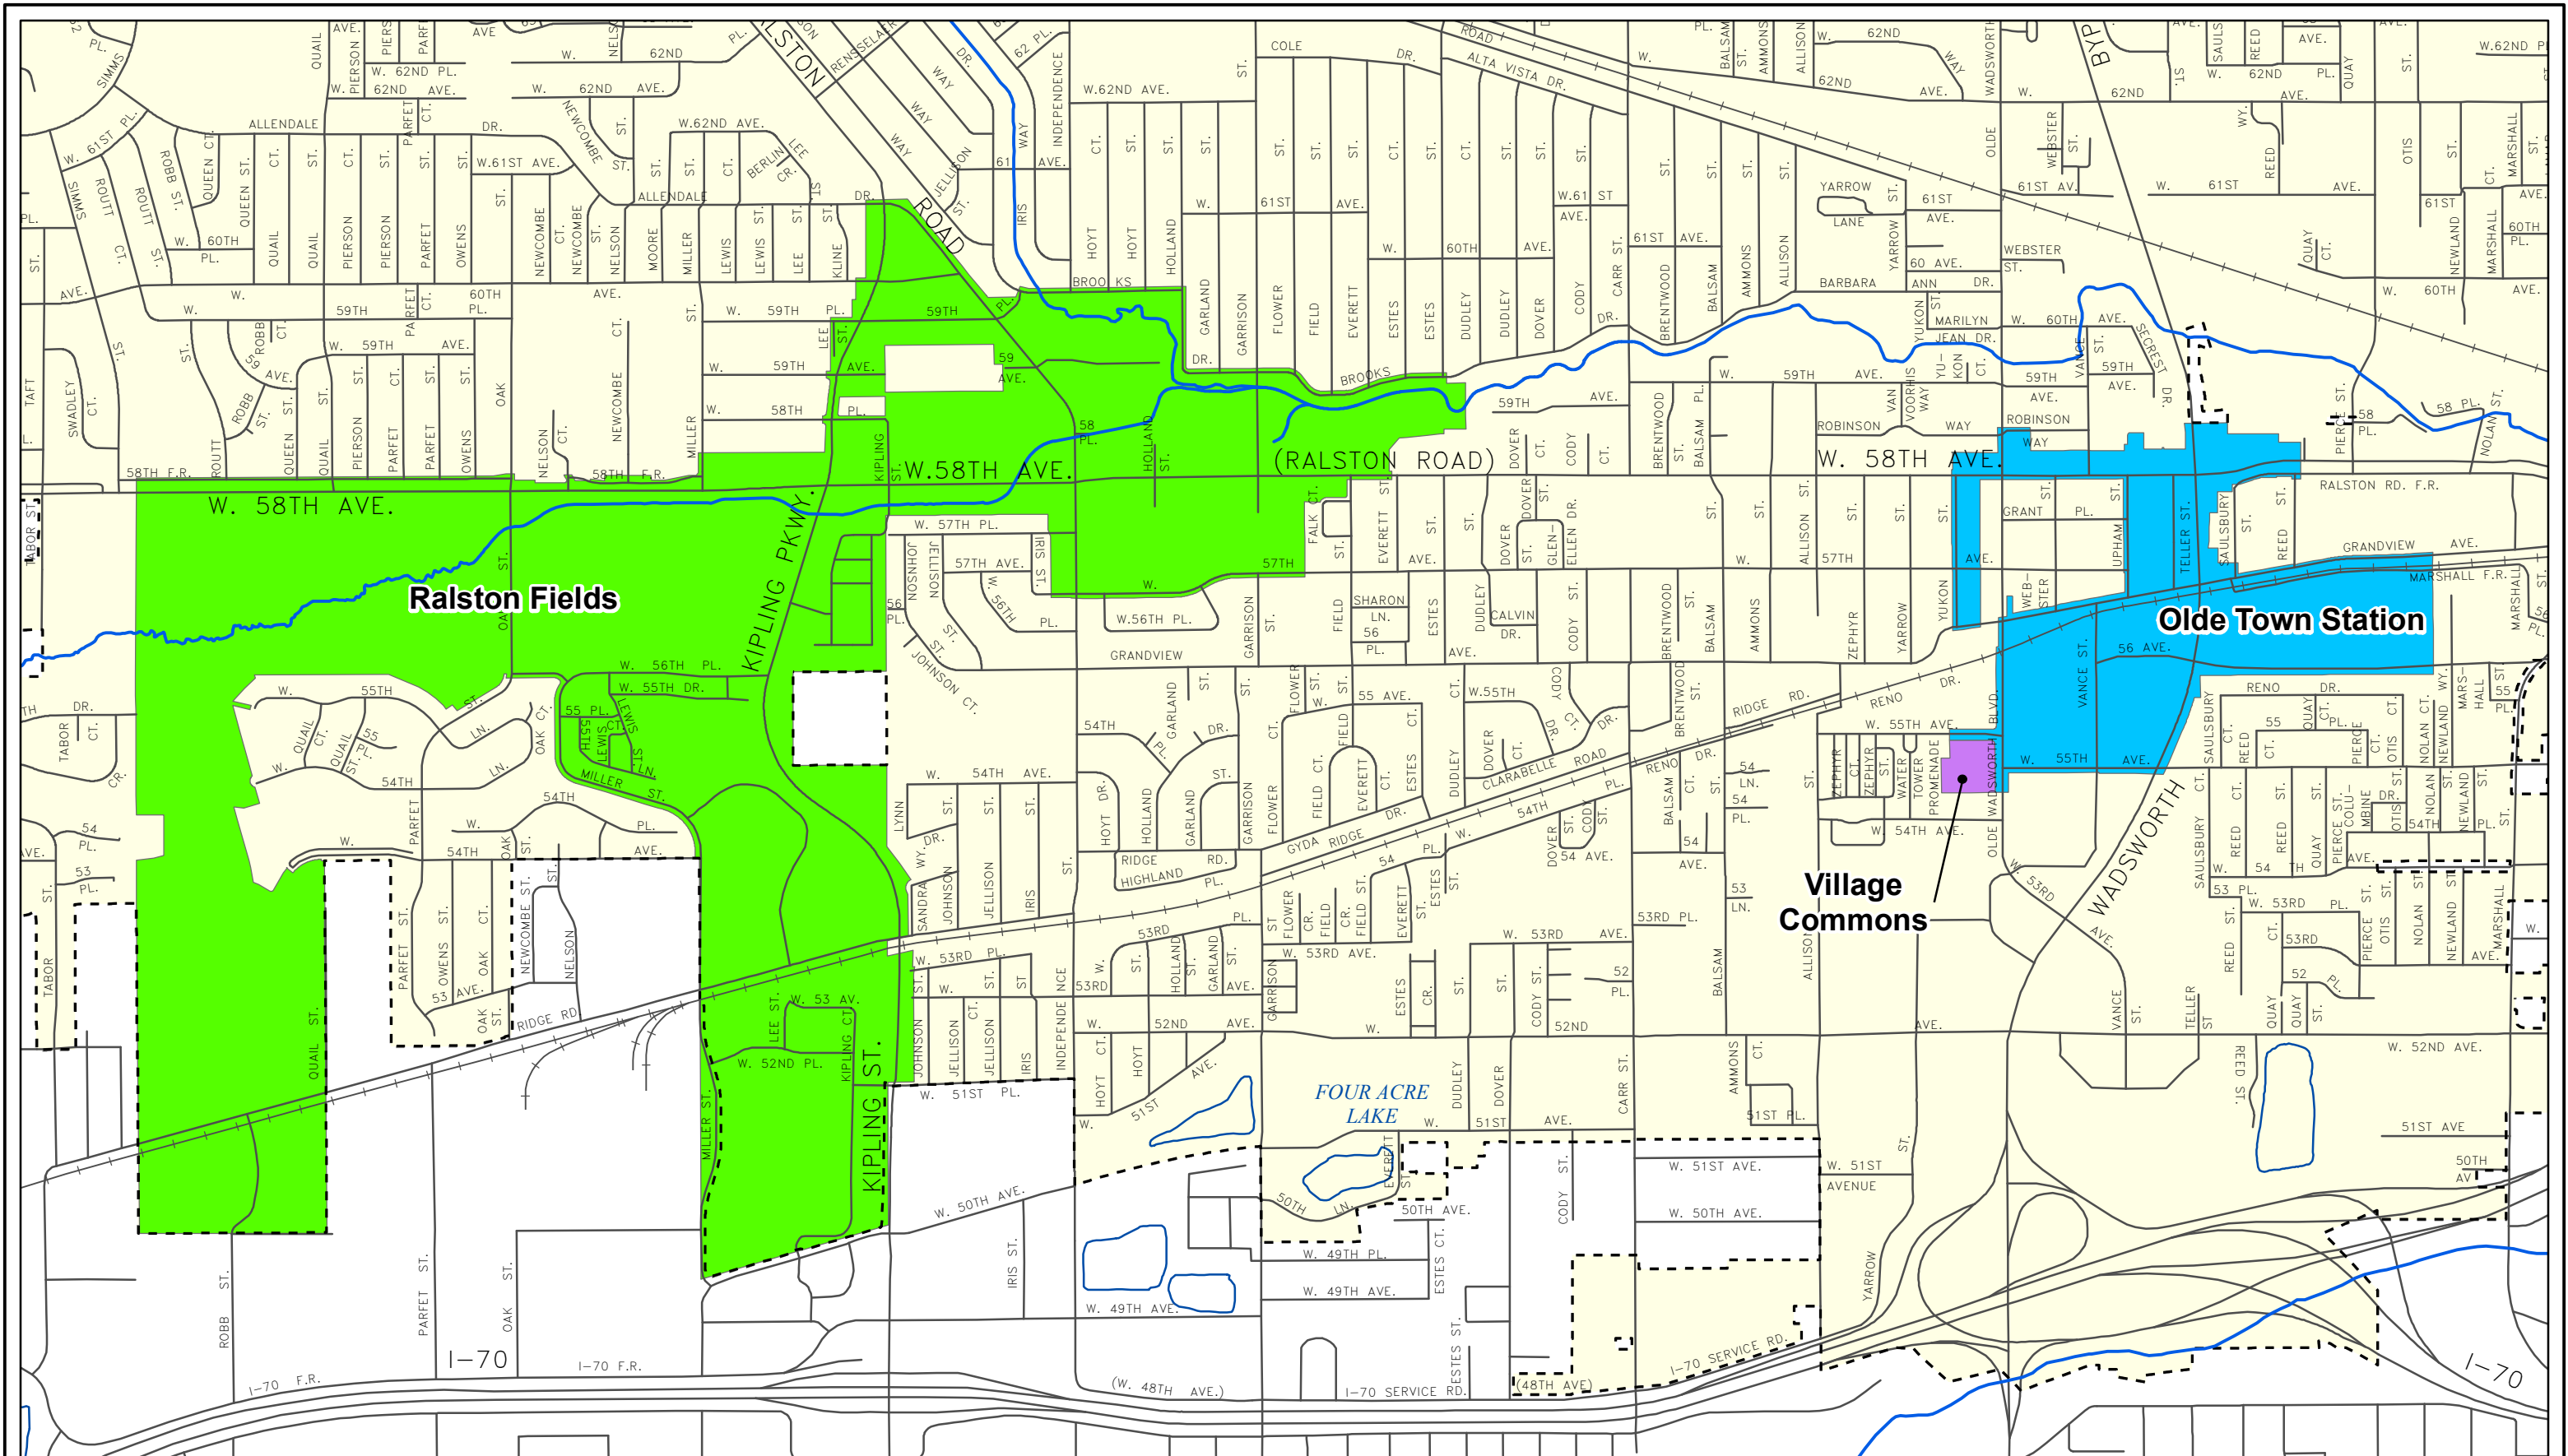

URBAN RENEWAL AREAS

OLDE TOWN STATION, RALSTON FIELDS & VILLAGE COMMONS

CITY OF ARVADA

LEGEND

Arvada City Limits
Olde Town Station

Ralston Fields
Village Commons

DATE: 12/14/2016