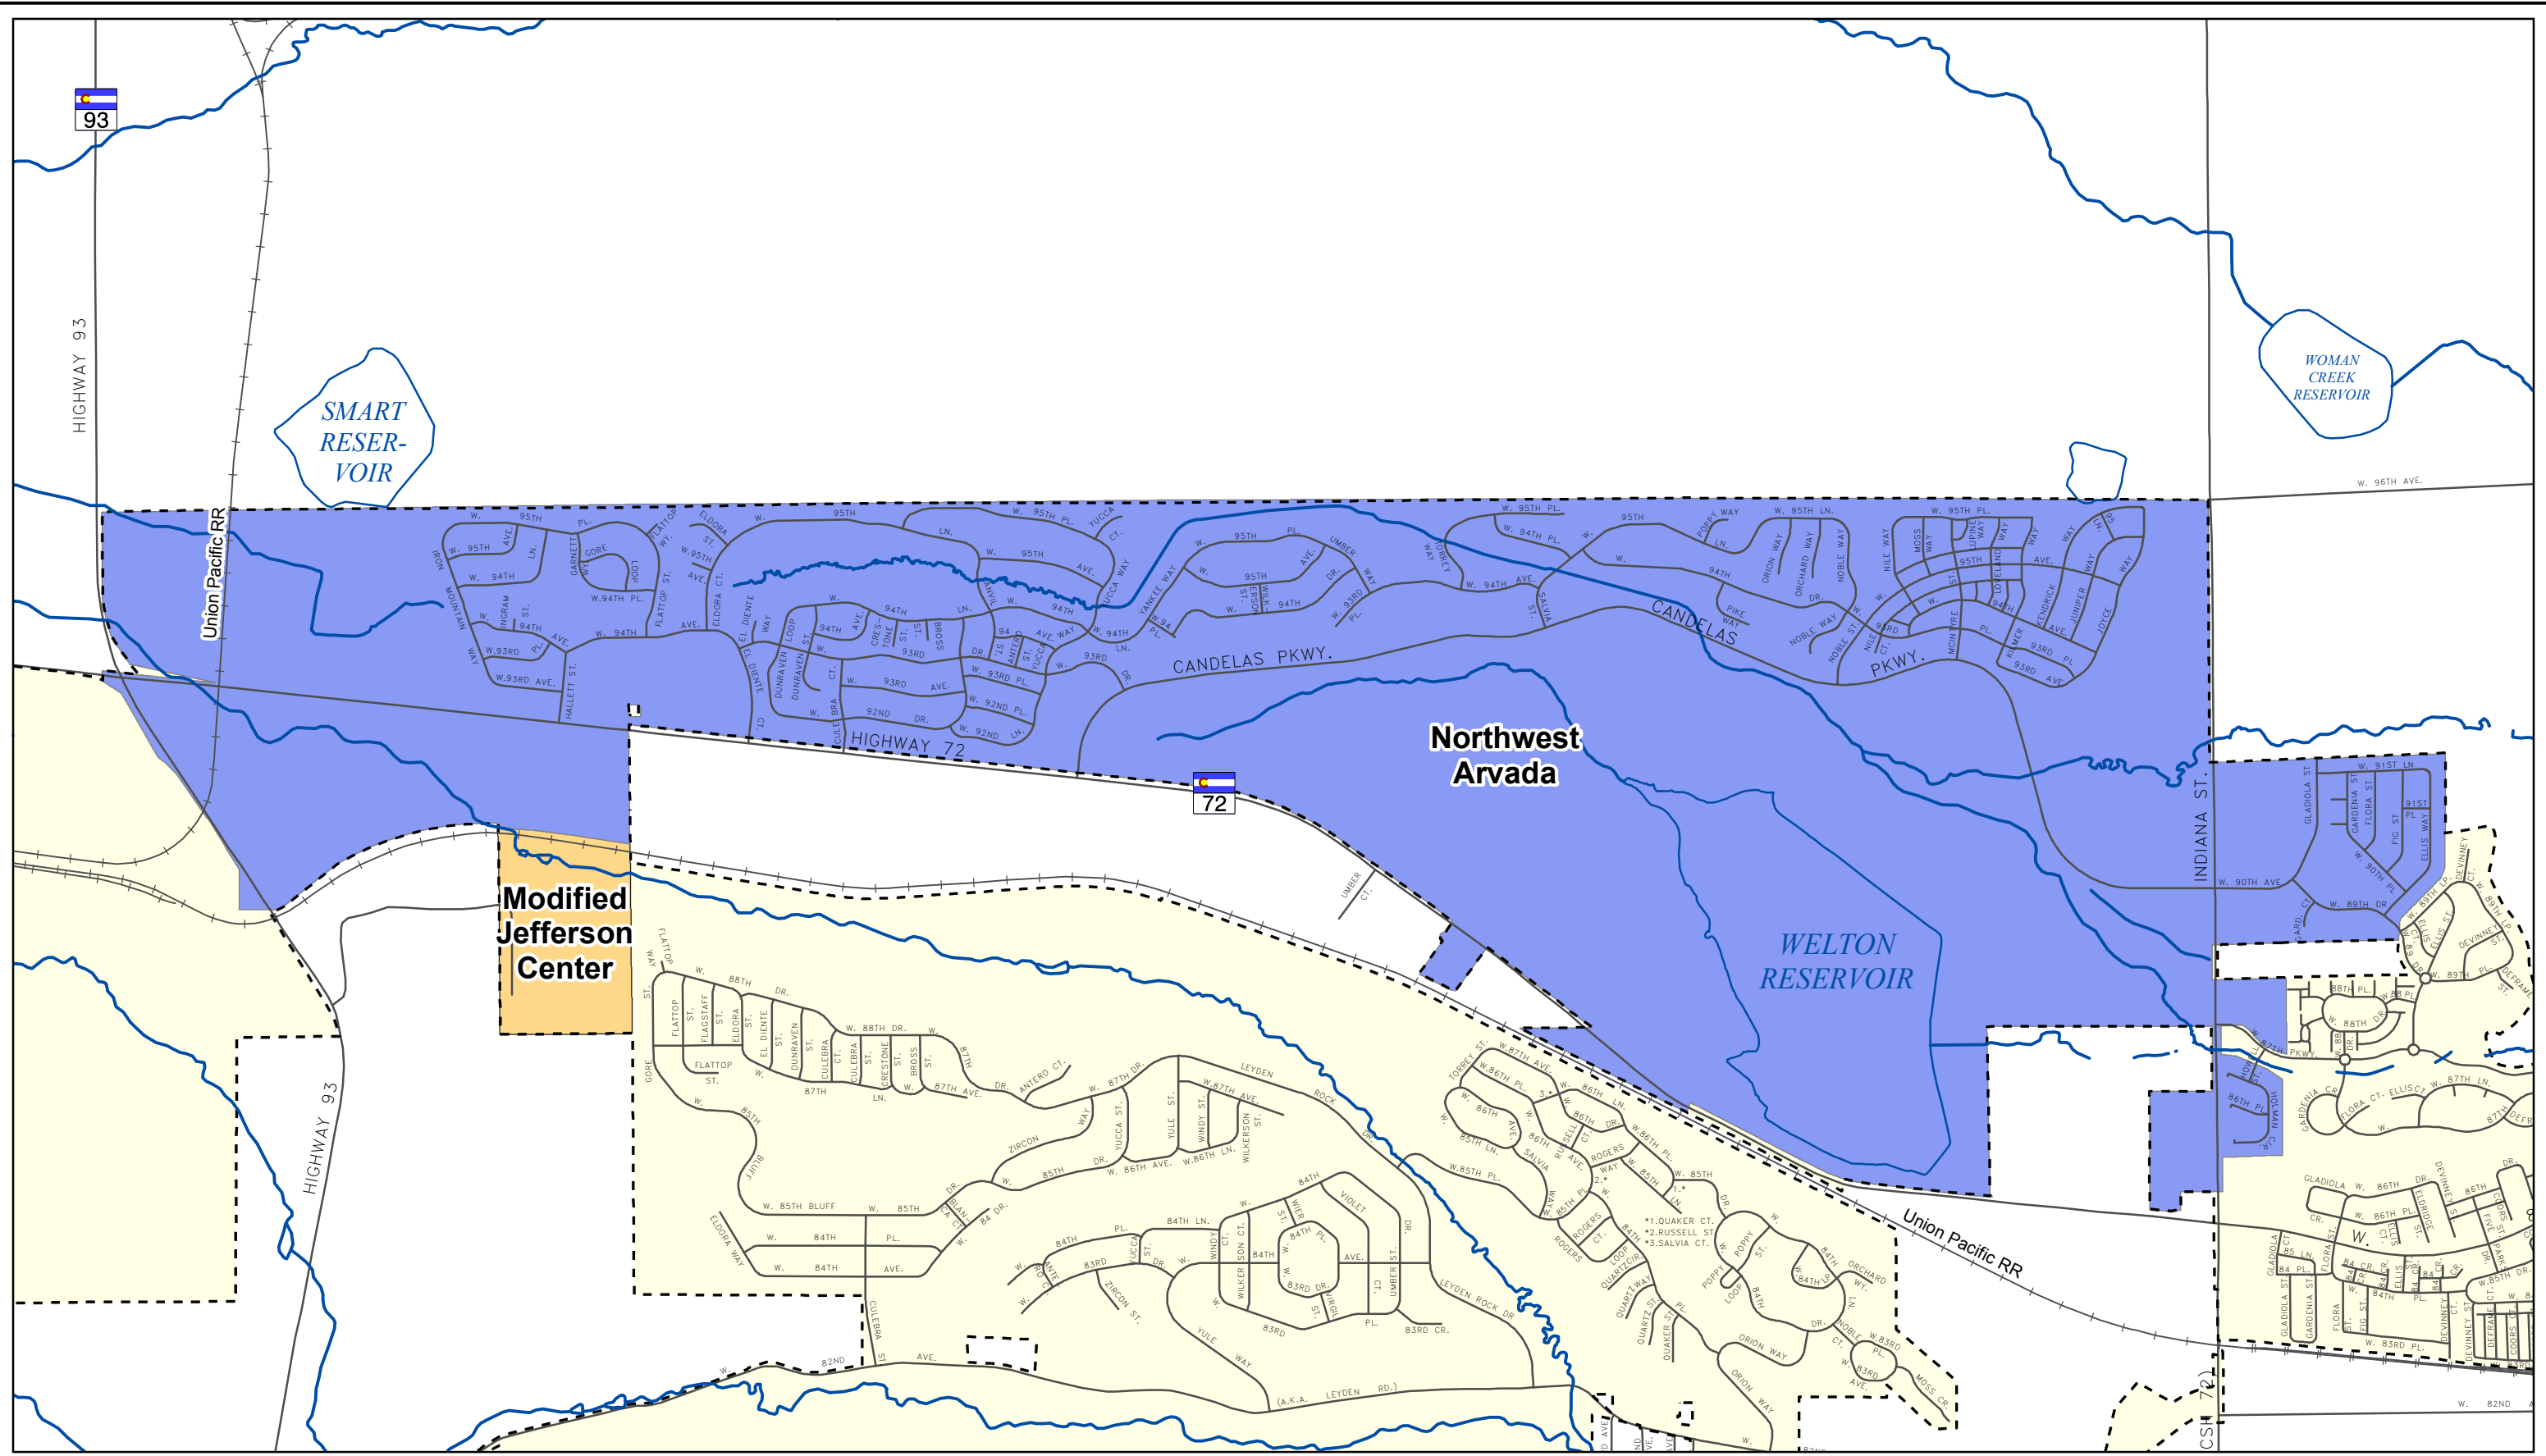

URBAN RENEWAL AREAS

LEGEND

- Arvada City Limits
- Modified Jefferson Center
- Northwest Arvada
- Olde Town Station
- Ralston Fields
- Village Commons

DATE: 12/14/2016

The maps provided are graphical representations intended for general informational purposes only, and may not reflect the most current information or conditions. THE CITY OF ARVADA MAKES NO WARRANTY OF MERCHANTABILITY OR WARRANTY FOR FITNESS OF USE FOR A PARTICULAR PURPOSE, EXPRESSED OR IMPLIED, WITH RESPECT TO THESE GRAPHICAL REPRESENTATIONS OR THE UNDERLYING DATA. Any users of these graphical representations or map products accepts same AS IS, WITH ALL FAULTS, and assumes all responsibility for the use thereof, and further covenants to hold the City harmless from and against all damage, loss, or liability arising from the use of this map product, in consideration of the City's having made this information available.

URBAN RENEWAL AREAS
NORTHWEST ARVADA & MODIFIED JEFFERSON CENTER
 CITY OF ARVADA

LEGEND

- Arvada City Limits
- Modified Jefferson Center
- Northwest Arvada

0 0.25 0.5
 Miles

DATE: 12/14/2016

The maps provided are graphical representations intended for general informational purposes only, and may not reflect the most current information or conditions. THE CITY OF ARVADA MAKES NO WARRANTY OF MERCHANTABILITY OR WARRANTY FOR FITNESS OF USE FOR A PARTICULAR PURPOSE, EXPRESSED OR IMPLIED, WITH RESPECT TO THESE GRAPHICAL REPRESENTATIONS OR THE UNDERLYING DATA. Any users of these graphical representations or map products accepts same AS IS, WITH ALL FAULTS, and assumes all responsibility for the use thereof, and further covenants to hold the City harmless from and against all damage, loss, or liability arising from the use of this map product, in consideration of the City's having made this information available.